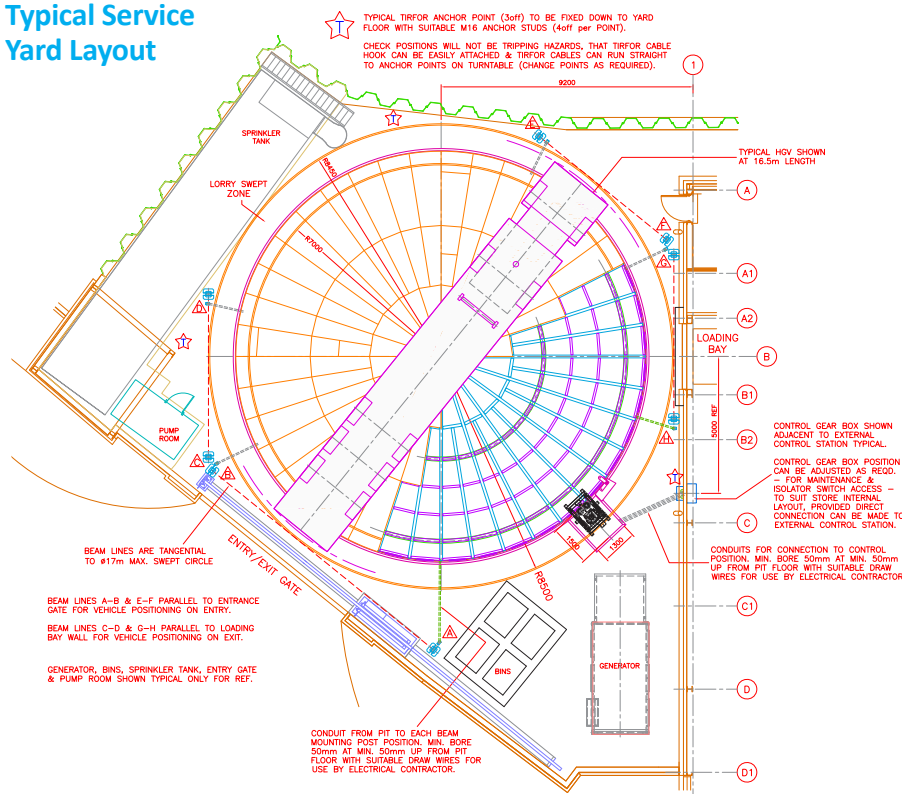

Vehicle Turntables

Movetech UK works with standard and bespoke designs to build structural turntables to rotate any vehicle, from the smallest of cars in an underground car park, to an HGV in a city centre retail delivery area, not forgetting military aircraft and vehicles.

Where a very low-profile pit is required, the turntable can be floated on a film of air using Movetech UK's Hovair air bearing technology. This system may be preferred where the turntable is to be installed in a suspended slab.

Typical Service Yard Layout

Movetech UK's vehicle turntables are available with the following options:

- Internal or external use
- Weather, corrosion and environmental protection
- Integration into a ground slab or suspended slab
- Electric, pneumatic or hydraulic drives
- Position control
- Fixed or variable speed, soft start and/or stop
- Remote control
- Security features
- Safety features
- Low profile requirements

Our dedicated team of engineers and trained technicians will offer advice and assistance to any query we believe falls within our expertise, always with a mind to ensuring the goals of quality, safety and value are delivered.